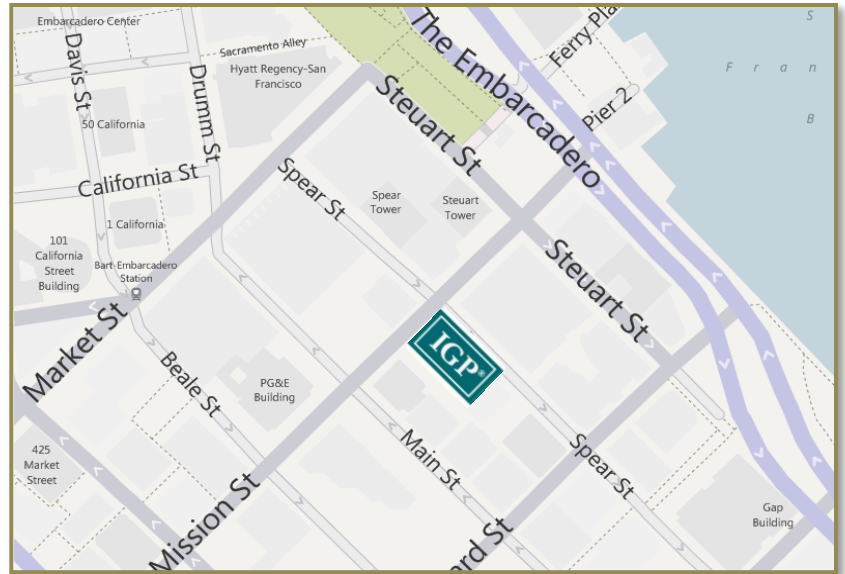

## Visitor's Guide

### Welcome to IGP

100 Spear Street  
Suite 1500  
San Francisco, CA 94105  
Office: (415) 882-4550  
[www.igpequity.com](http://www.igpequity.com)

We are located on the Southwest corner of Spear and Mission.

## Getting Here